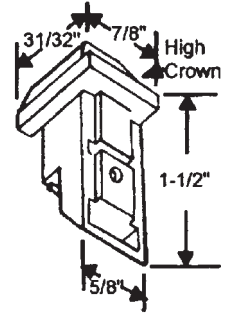

Sash Guide

Tope de ventana