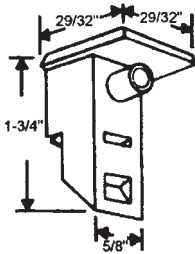

Sash Guide

Tope de ventana